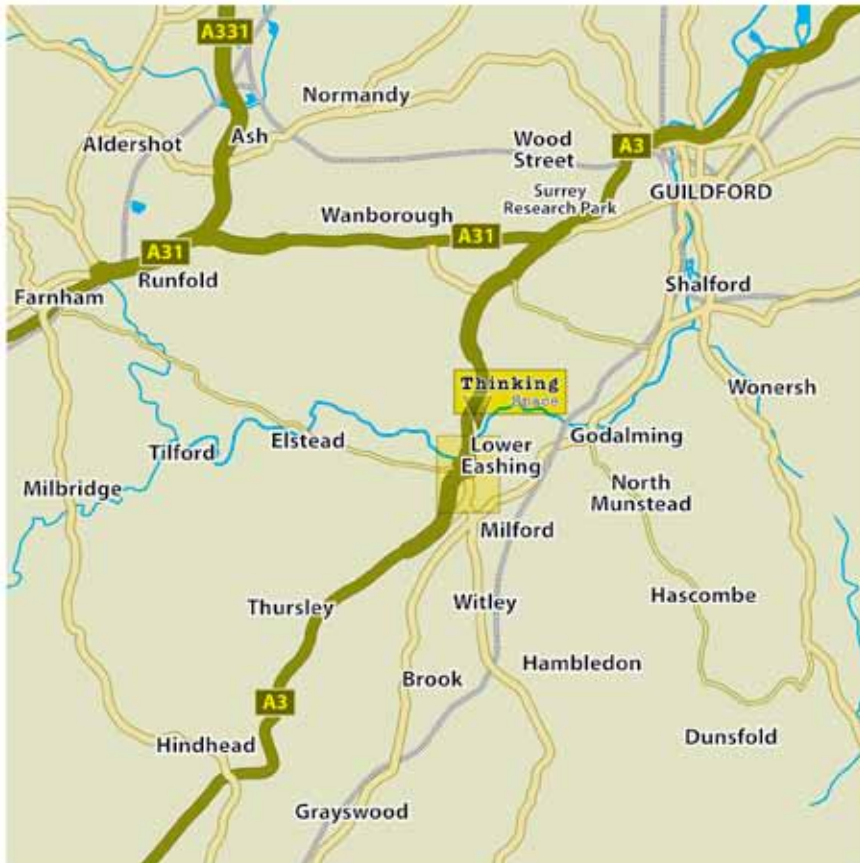

Thinking Space
The Stables
Greenways Studios

Lower Eashing

T: 01483 239331

Godalming

E: enquiries@athinkingspace.com

Surrey GU7 2QF

W: www.athinkingspace.com

BY ROAD: Travelling south from Guildford on the A3 (in the Portsmouth direction), take the Eashing turnoff just prior to the BP garage. Take the 1st left for Greenways Studios. Thinking Space is situated in the courtyard on the right.

BY RAIL: There are regular train services from London Waterloo to both Guildford and Godalming stations. Guildford station is 15-20 minutes by taxi from Thinking Space. Godalming station is 10 minutes by taxi.